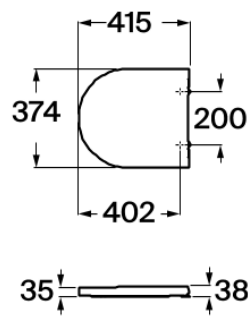

INSPIRA

Round - Compact soft-closing WC seat and cover

DIMENSIONS

Length	415 mm
Width	374 mm
Height	38 mm

COLOURS AND FINISHES

00 White

TECHNICAL DRAWINGS

FEATURES

Compact soft-closing WC seat and cover.

Ceramics bowl width (mm): 370

Compact seat / cover

EasyFix

Hinges material: Chromed brass

Length between the centers of bolts holes (mm): 200

Length from the centers of the bolts holes to the front of the bowl (mm): 400